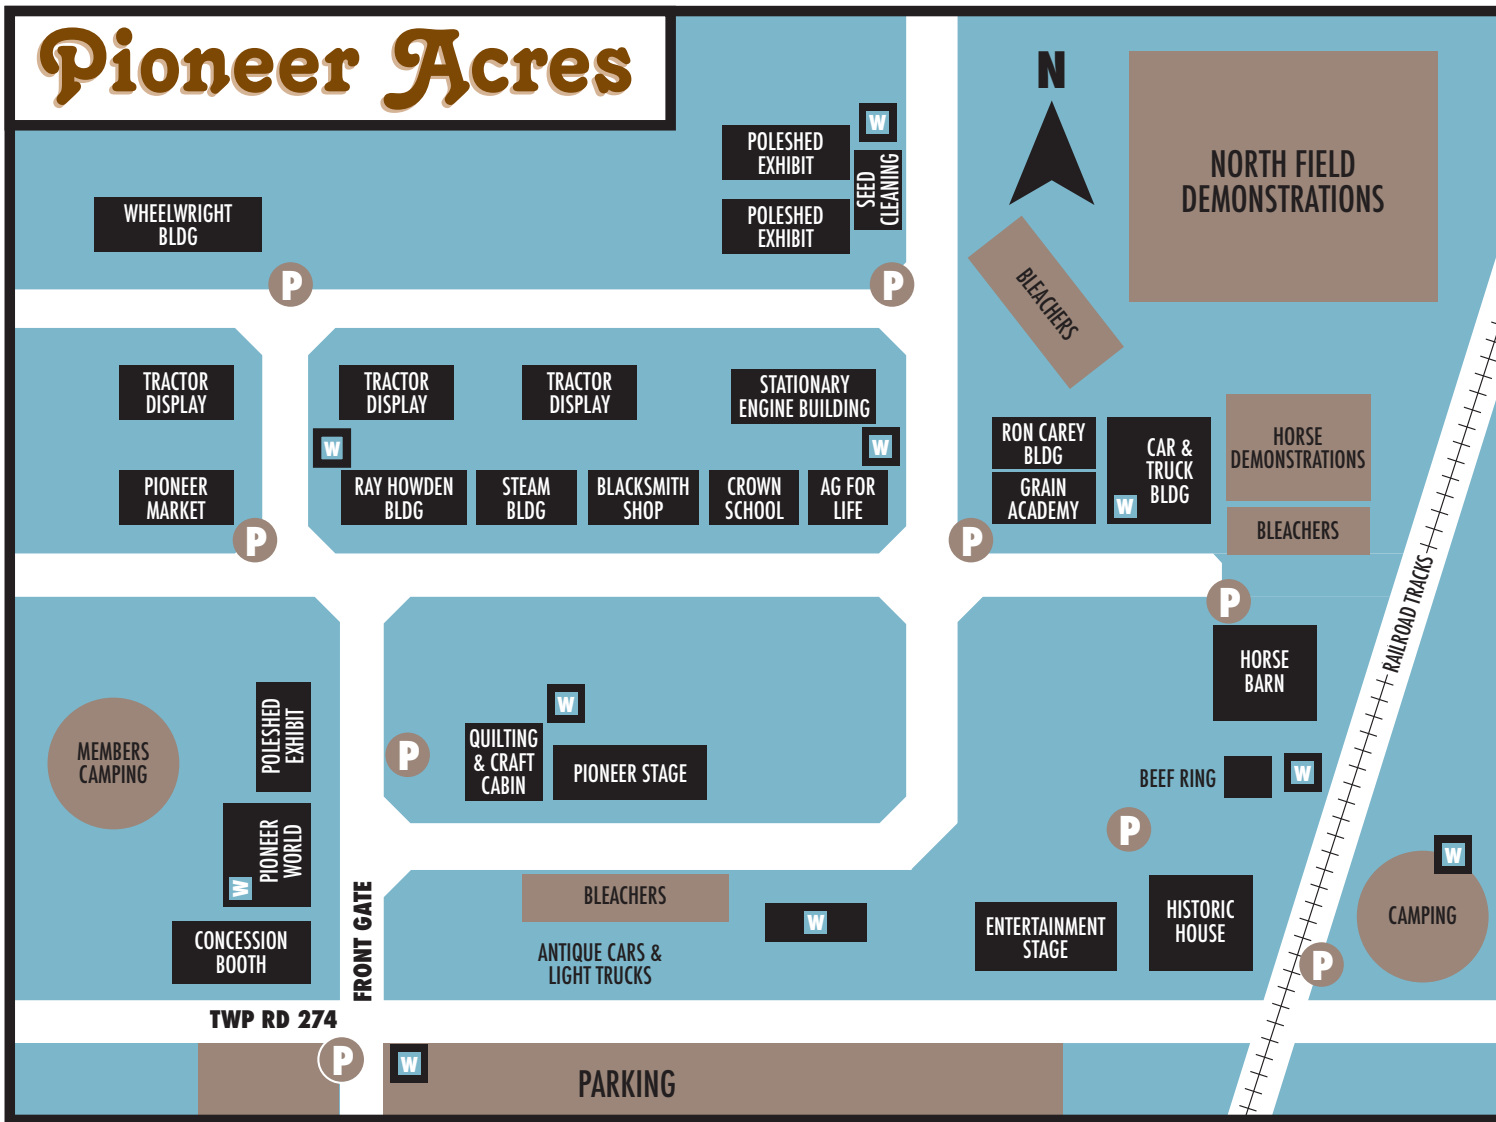

Washrooms are located throughout the grounds. Wheelchair-accessible washrooms are located at the south end of Pioneer World. Washroom locations are indicated by a **W** on the map (see over).

People Movers travel around the grounds and parking lots all day. Just wait at a designated stop, as indicated by a **P** on the map (see over).

Featuring J.I. Case Tractors and Farm Equipment
Celebrating 160 Years of Old Abe!

DAILY EVENTS

Pioneer Stage		North Field	
Tractor Slow Races	9:00 am	Horse Harnessing Demonstration (Horse Area)	
Driver's Skills Challenge	9:30 am	Walking Plow/Sulky Plow (Horses)	
Antique Tractor Pull - Featherweight thru Class 3	10:00 am	Field Work (Horses on Disc & Binder)	
	10:30 am	Field Work (Horses on Harrows)	
	11:00 am	Threshing	
	11:30 am	Field Work (Tractor) Fanning Mill Demo (Grain Cleaning)	
	NOON		
O'Canada - Featuring Calgary Stampede Princesses on Friday and Trick Rider Veronica on Saturday and Sunday	12:30 pm		
Horse Parade - Featuring the Steele's Scouts Commemorative Troop	12:40 pm		
	1:00 pm	Binder Work (Tractor)	
Car/Truck Parade	1:15 pm		
	1:30 pm	Stationary Baler Chore Horse Demonstration (Horse Area)	
Feature Parade - J.I. Case	1:45 pm		
	2:00 pm	Threshing	
	2:15 pm	Field Work (Tractor Plowing)	
	2:30 pm	Steam Engine Plowing Wheelwright Demonstration (Wheelwright building)	
50/50 Winner Announced *	3:00 pm		
Parade of Power	3:05 pm		
Antique Tractor Pull - Class 4 thru 6	3:30 pm		
Lions Club Steak Supper Friday & Saturday	5:30 pm		

*50/50 Winner Announced at 3:00 pm Daily

Note: Schedules are subject to change

Entertainment Stage events schedule on back

Pioneer Acres

P PEOPLE MOVER STOP **W** WASHROOM

Also Don't Miss...

Irricana Lions Club Pancake Breakfast: Friday, Saturday, and Sunday 7:00 – 10:00 am (near the front gate).